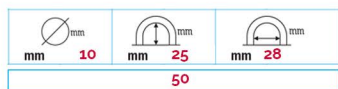

PL340

Mocna, solidna, wzmocniona, stalowa kłódka z utwardzonym korpusem - 4 klasa bezpieczeństwa

Bardzo mocna kłódka do zastosowań, w których wymagana jest wysoka ochrona. Idealne dla maszyn budowlanych, przyczep do ciągników i rozproszonych magazynów, samochodów ciężarowych, do silosów, rolet antywłamaniowych, motocykli. Korpus ze stali hartowanej sprawia że jest ona bardzo odporna na wszelkiego rodzaju ataki fizyczne. Spełnia 4 kl. bezp. wg normy EN12320

ABLOY® Grade 2 padlocks meet the requirements of the following standards: EN12320 Grade 2, SSFN014 Grade 1

Model/typ	PL340
Charakterystyka	stal hartowana
Cylinder	N,T*
System	tak
Wymiary szekli bolca	10/25/28 - ABLOY PL340/25 10/50/28 - ABLOY PL340/50
Kolor	chrom
Klasa	4
Materiał szekli	hardened (boron)

*profil klucza - N - Protect, T - Protec 2,

SWP rozwiązanie w którym wszystkie części składowe kłódki są szczelnie chronione by zapewnić możliwość pracy nawet w najtrudniejszych warunkach. Produkt stanowi doskonałe zabezpieczenie nawet gdy narażony jest stale na ekstremalnie wysoką lub niską temperaturę, obmywanie przez słoną wodę morską podczas sztormu lub pył i piasek pustyni. System SWP spełnia normę IP68.

ABLOY® PROTEC²

To kompleksowe rozwiązanie z zakresu zabezpieczeń floty transportowej oraz budynków dla korporacji i organizacji. Jest to rozwiązanie o wysokim poziomie bezpieczeństwa, wykorzystujące solidny symetryczny klucz metalowy przeznaczony do intensywnego użytku. Nowy, opatentowany element ruchomy w każdym kluczu zapewnia najwyższy poziom bezpieczeństwa. Możliwości dostosowania kłódki z systemem Protec 2 są niedoścignione pod kątem tworzenia systemów Master Key.

Certyfikacja: